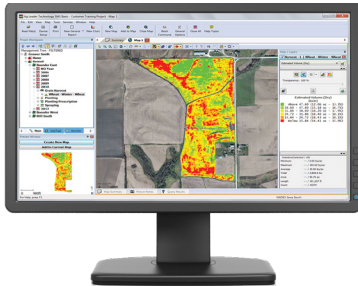

INDUSTRY-BEST SOFTWARE

SMS Basic

Use information captured from an operation – planting, application, harvest and more – to turn data into smart management decisions with the powerful SMS Basic desktop software.

SMS Advanced

Ag Leader's feature-rich SMS Advanced gives growers and trusted advisors data management across many acres, fields and operations. SMS Advanced carries all of the features of SMS Basic, plus additional tools and features designed for superior analysis and report generation.

SMS Mobile

Collect in-field information such as crop scouting, soil sampling, boundaries and more with SMS Mobile. Once data has been captured, sync with SMS Basic and Advanced for greater data analysis.

SMS Features Comparison	Adv.	Basic
File Processing from Most Displays	✓	✓
Sort Data by Geography	✓	✓
Generate Crop Plans	✓	✓
Create, Manage and Export Guidance Lines	✓	✓
Print Summary Maps, Charts and Reports	✓	✓
Write Simple Prescriptions	✓	✓
Aerial/Road Backgrounds	✓	✓
Query Tools to Analyze Specific Areas	✓	✓
Check for Updates	✓	✓
Soil Survey Import (U.S. ONLY)	✓	✓
Project Management	✓	✓ (limited)
View Map Data in AgFiniti	✓	✓
Financial Entry	✓	✓
Send/Receive Files with AgFiniti*	✓	✓
View Data with AgFiniti Mobile*	✓	✓
Equation Writing	✓	
Calendar View	✓	
3-D Plotting and Terrain Viewing	✓	
Comparison Analysis	✓	
Correlation Analysis	✓	
Terrain Analysis	✓	
NDVI Analysis	✓	
Profit/Loss Mapping	✓	
Cluster Analysis	✓	
Multi-Year Averaging	✓	
Display Elevation Surface Contours	✓	
Multiple Data Storage Locations	✓	
Dataset Playback	✓	
Backup Scheduling	✓	
Booklet Printing**	✓	
Water Management**	✓	
Plot Prescription**	✓	
Field Trial Plans **	✓	